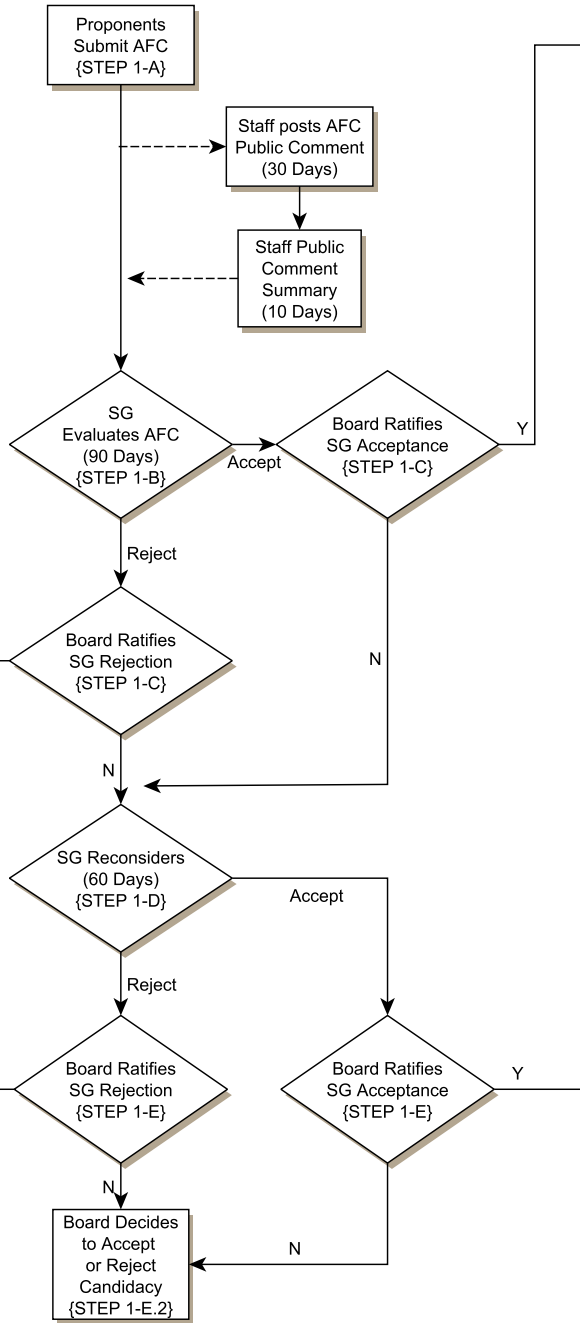

## GNSO New Constituency Recognition Flowchart FINAL: 24 June 2011

### APPLICANT PHASE

### CANDIDATE PHASE

**LEGEND:**  
 SG = Stakeholder Group Executive Committee  
 AFC = Application for Candidacy  
 RFR = Request for Recognition