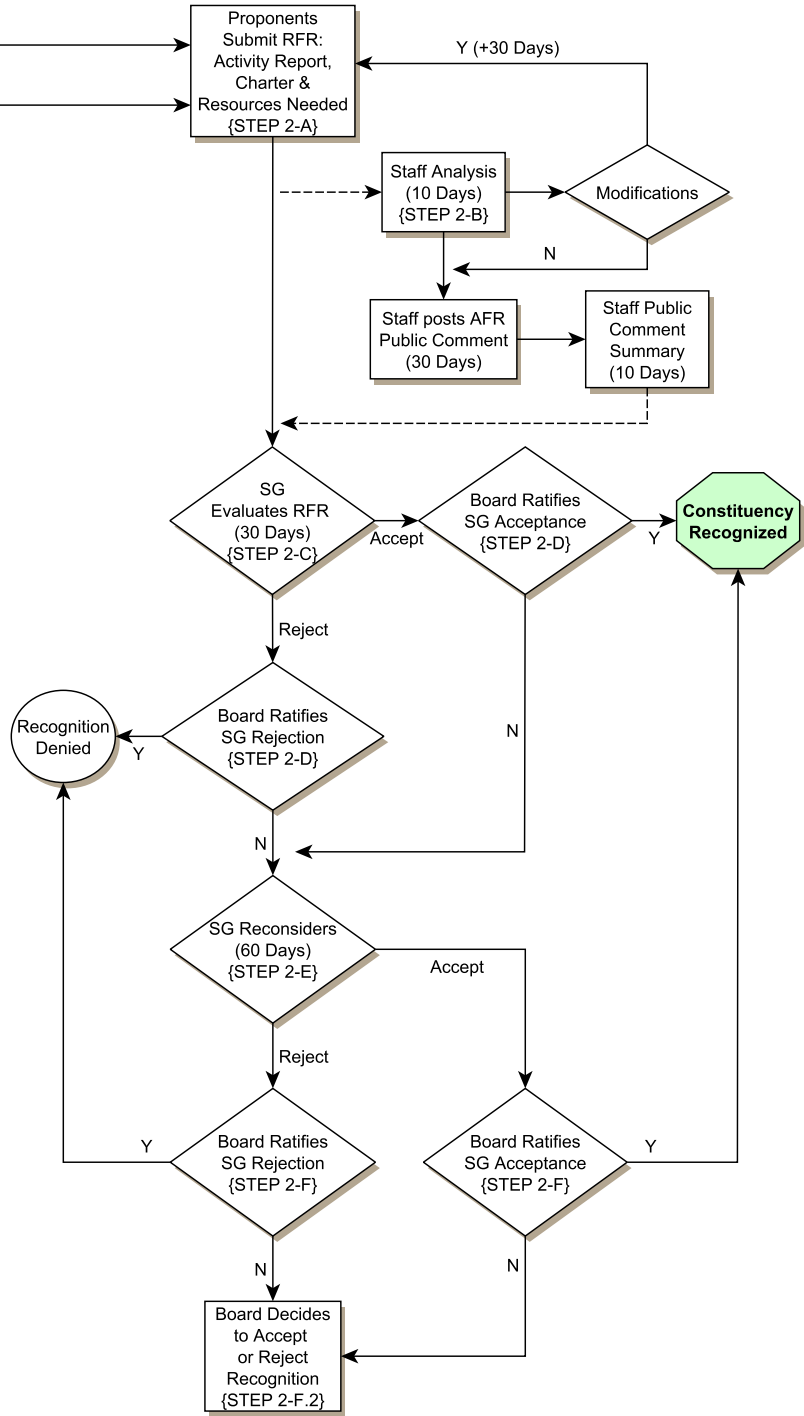

## GNSO New Constituency Recognition Flowchart FINAL: 24 June 2011

### APPLICANT PHASE

### CANDIDATE PHASE

**LEGEND:**  
 SG = Stakeholder Group Executive Committee  
 AFC = Application for Candidacy  
 RFR = Request for Recognition