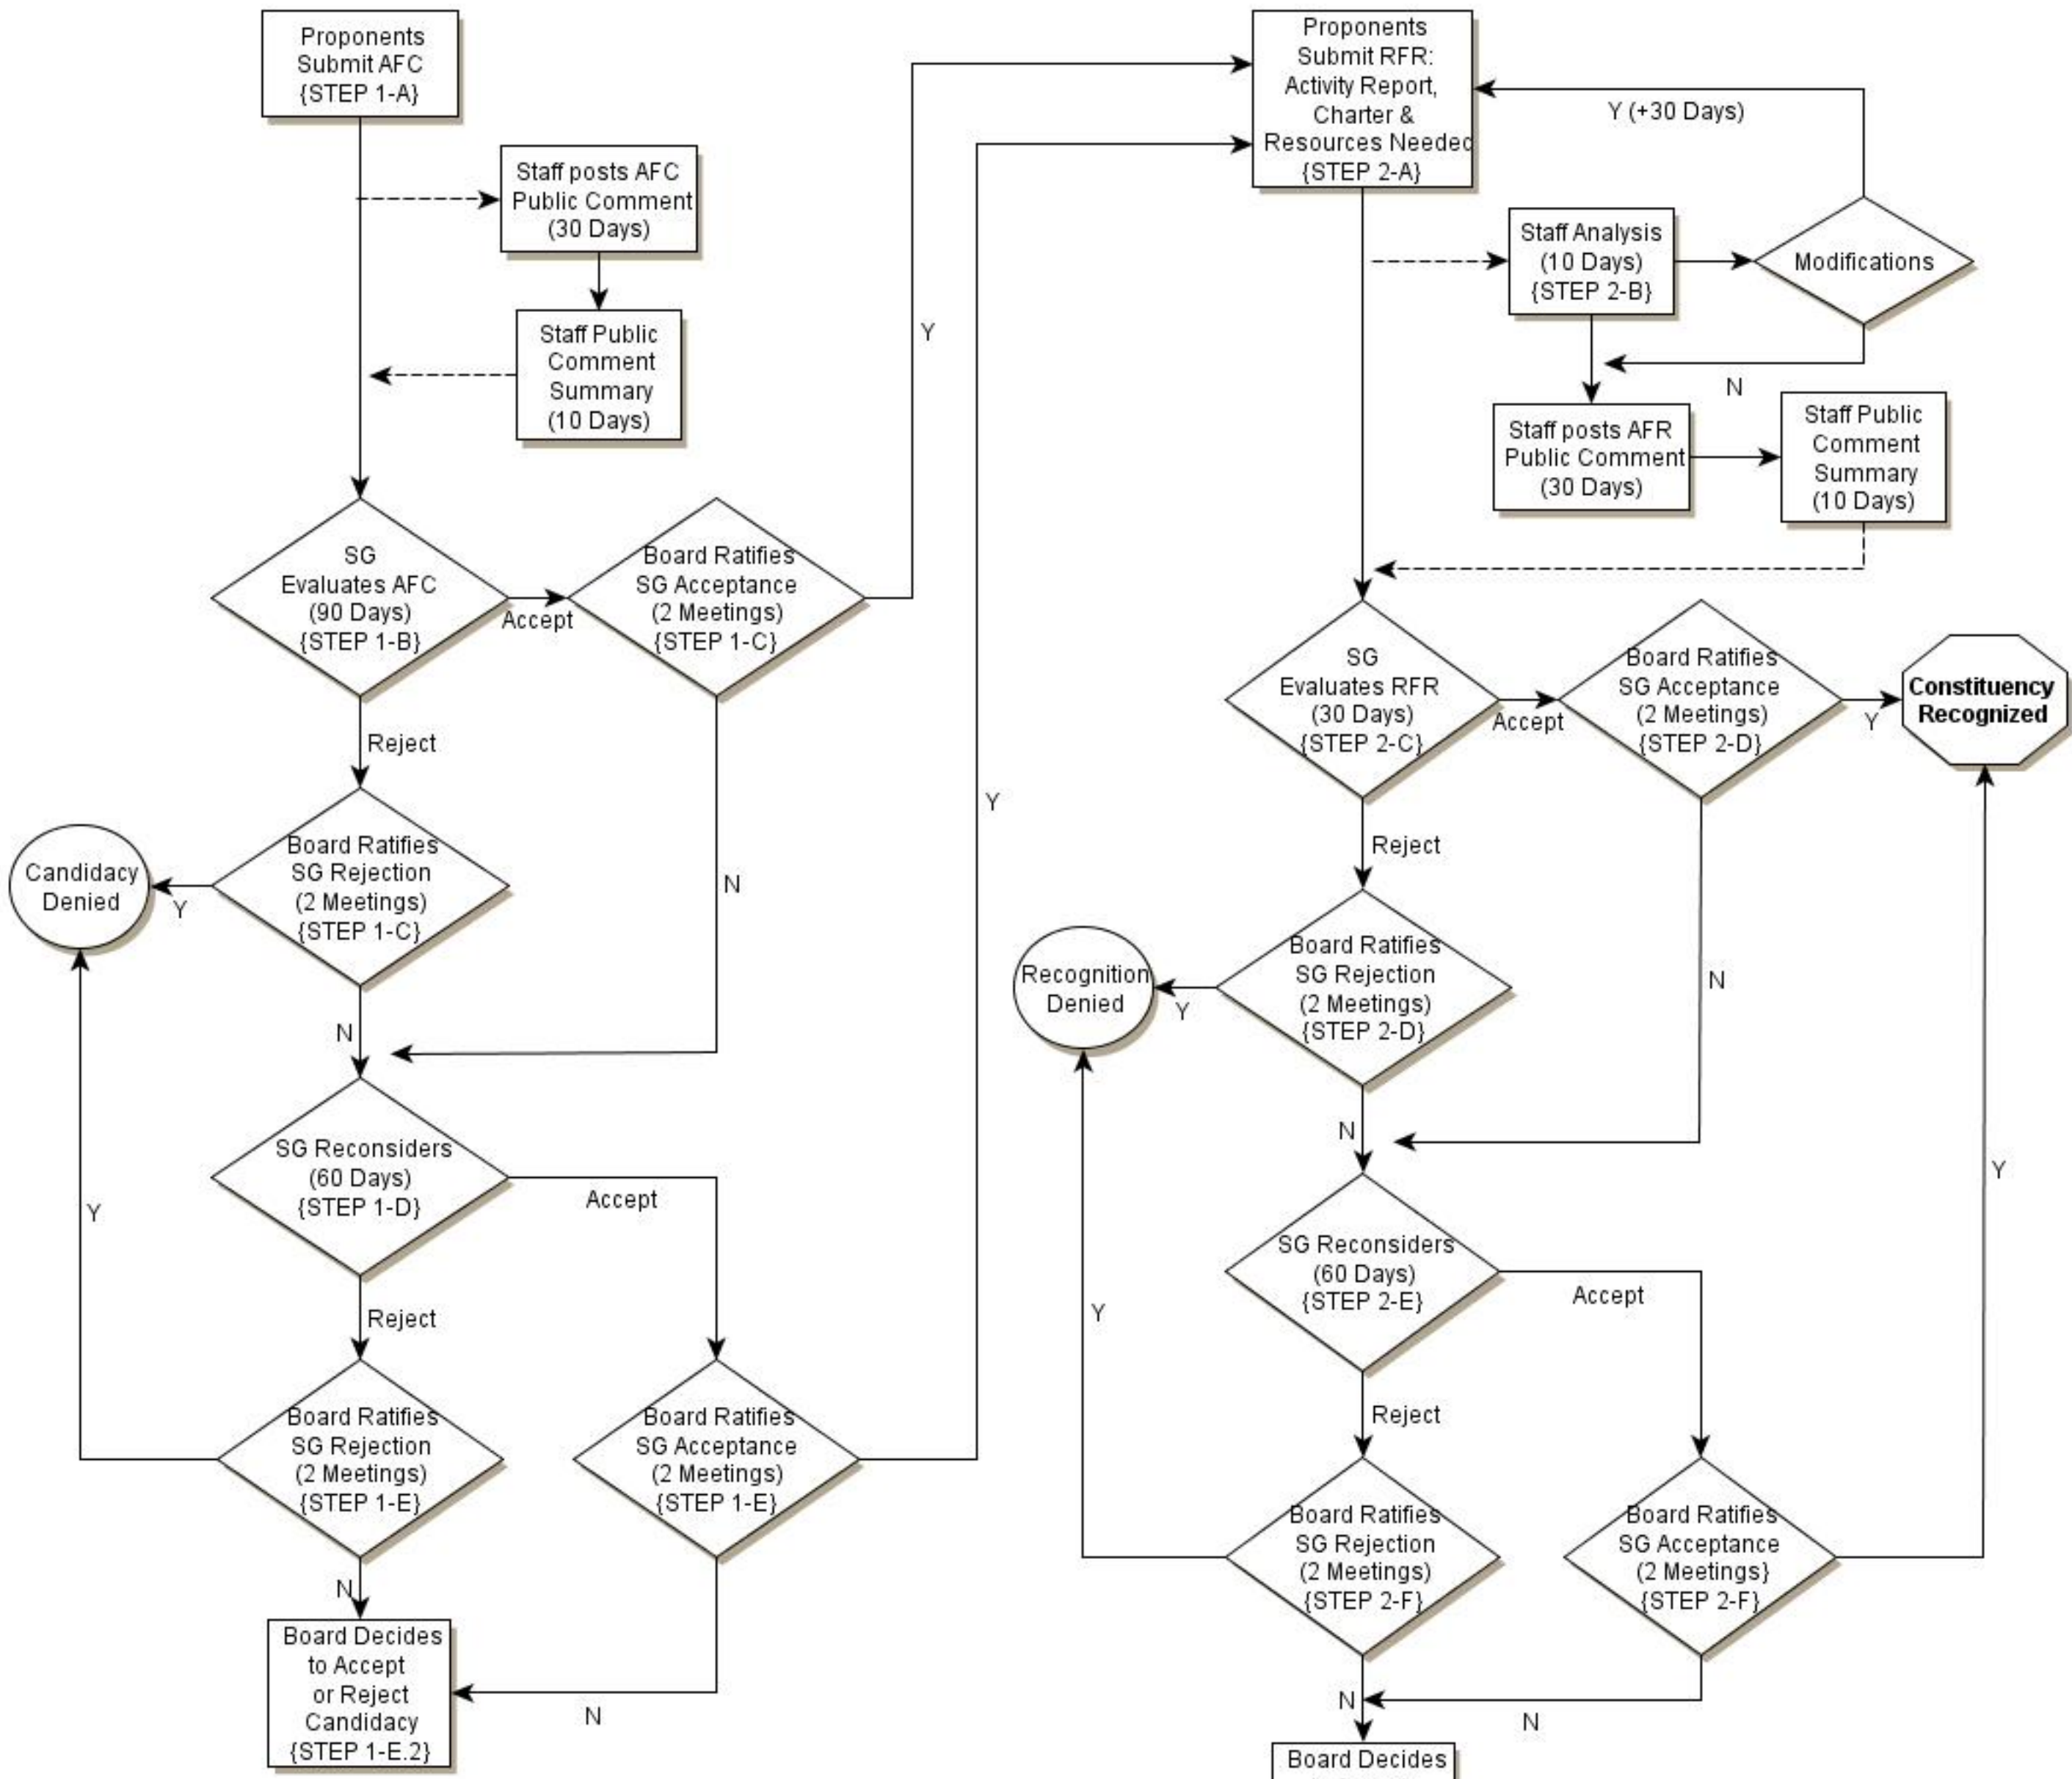

# GNSO New Constituency Recognition Flowchart

## SIC DRAFT: 10 January 2011

### APPLICANT PHASE

### CANDIDATE PHASE

**LEGEND:**  
 SG = Stakeholder Group Executive Committee  
 AFC = Application for Candidacy  
 RFR = Request for Recognition