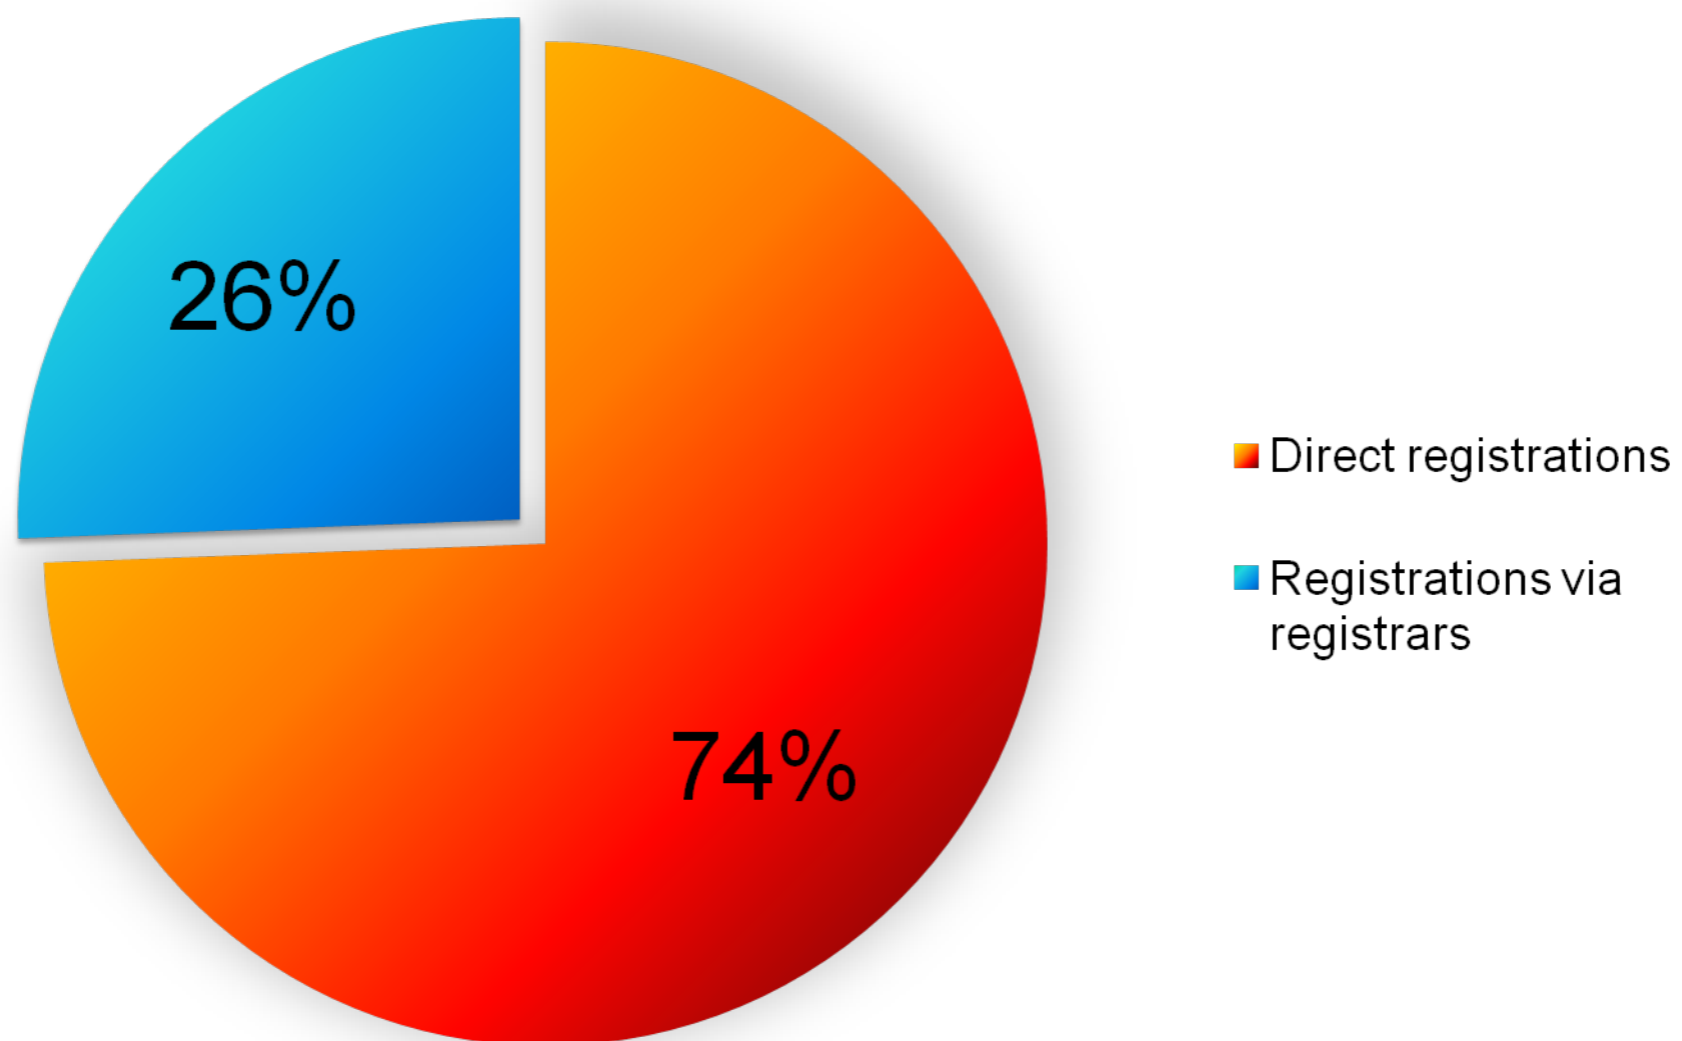

# Measurements of update propagation speed

Katrina Sataki, NIC.LV

ICANN 44, 25 June 2012

**.LV**  
for Latvia

approaching  
100 000

“My domain is not working...”

**WHY?**

~ 6000 resolvers

584 open

123 vulnerable