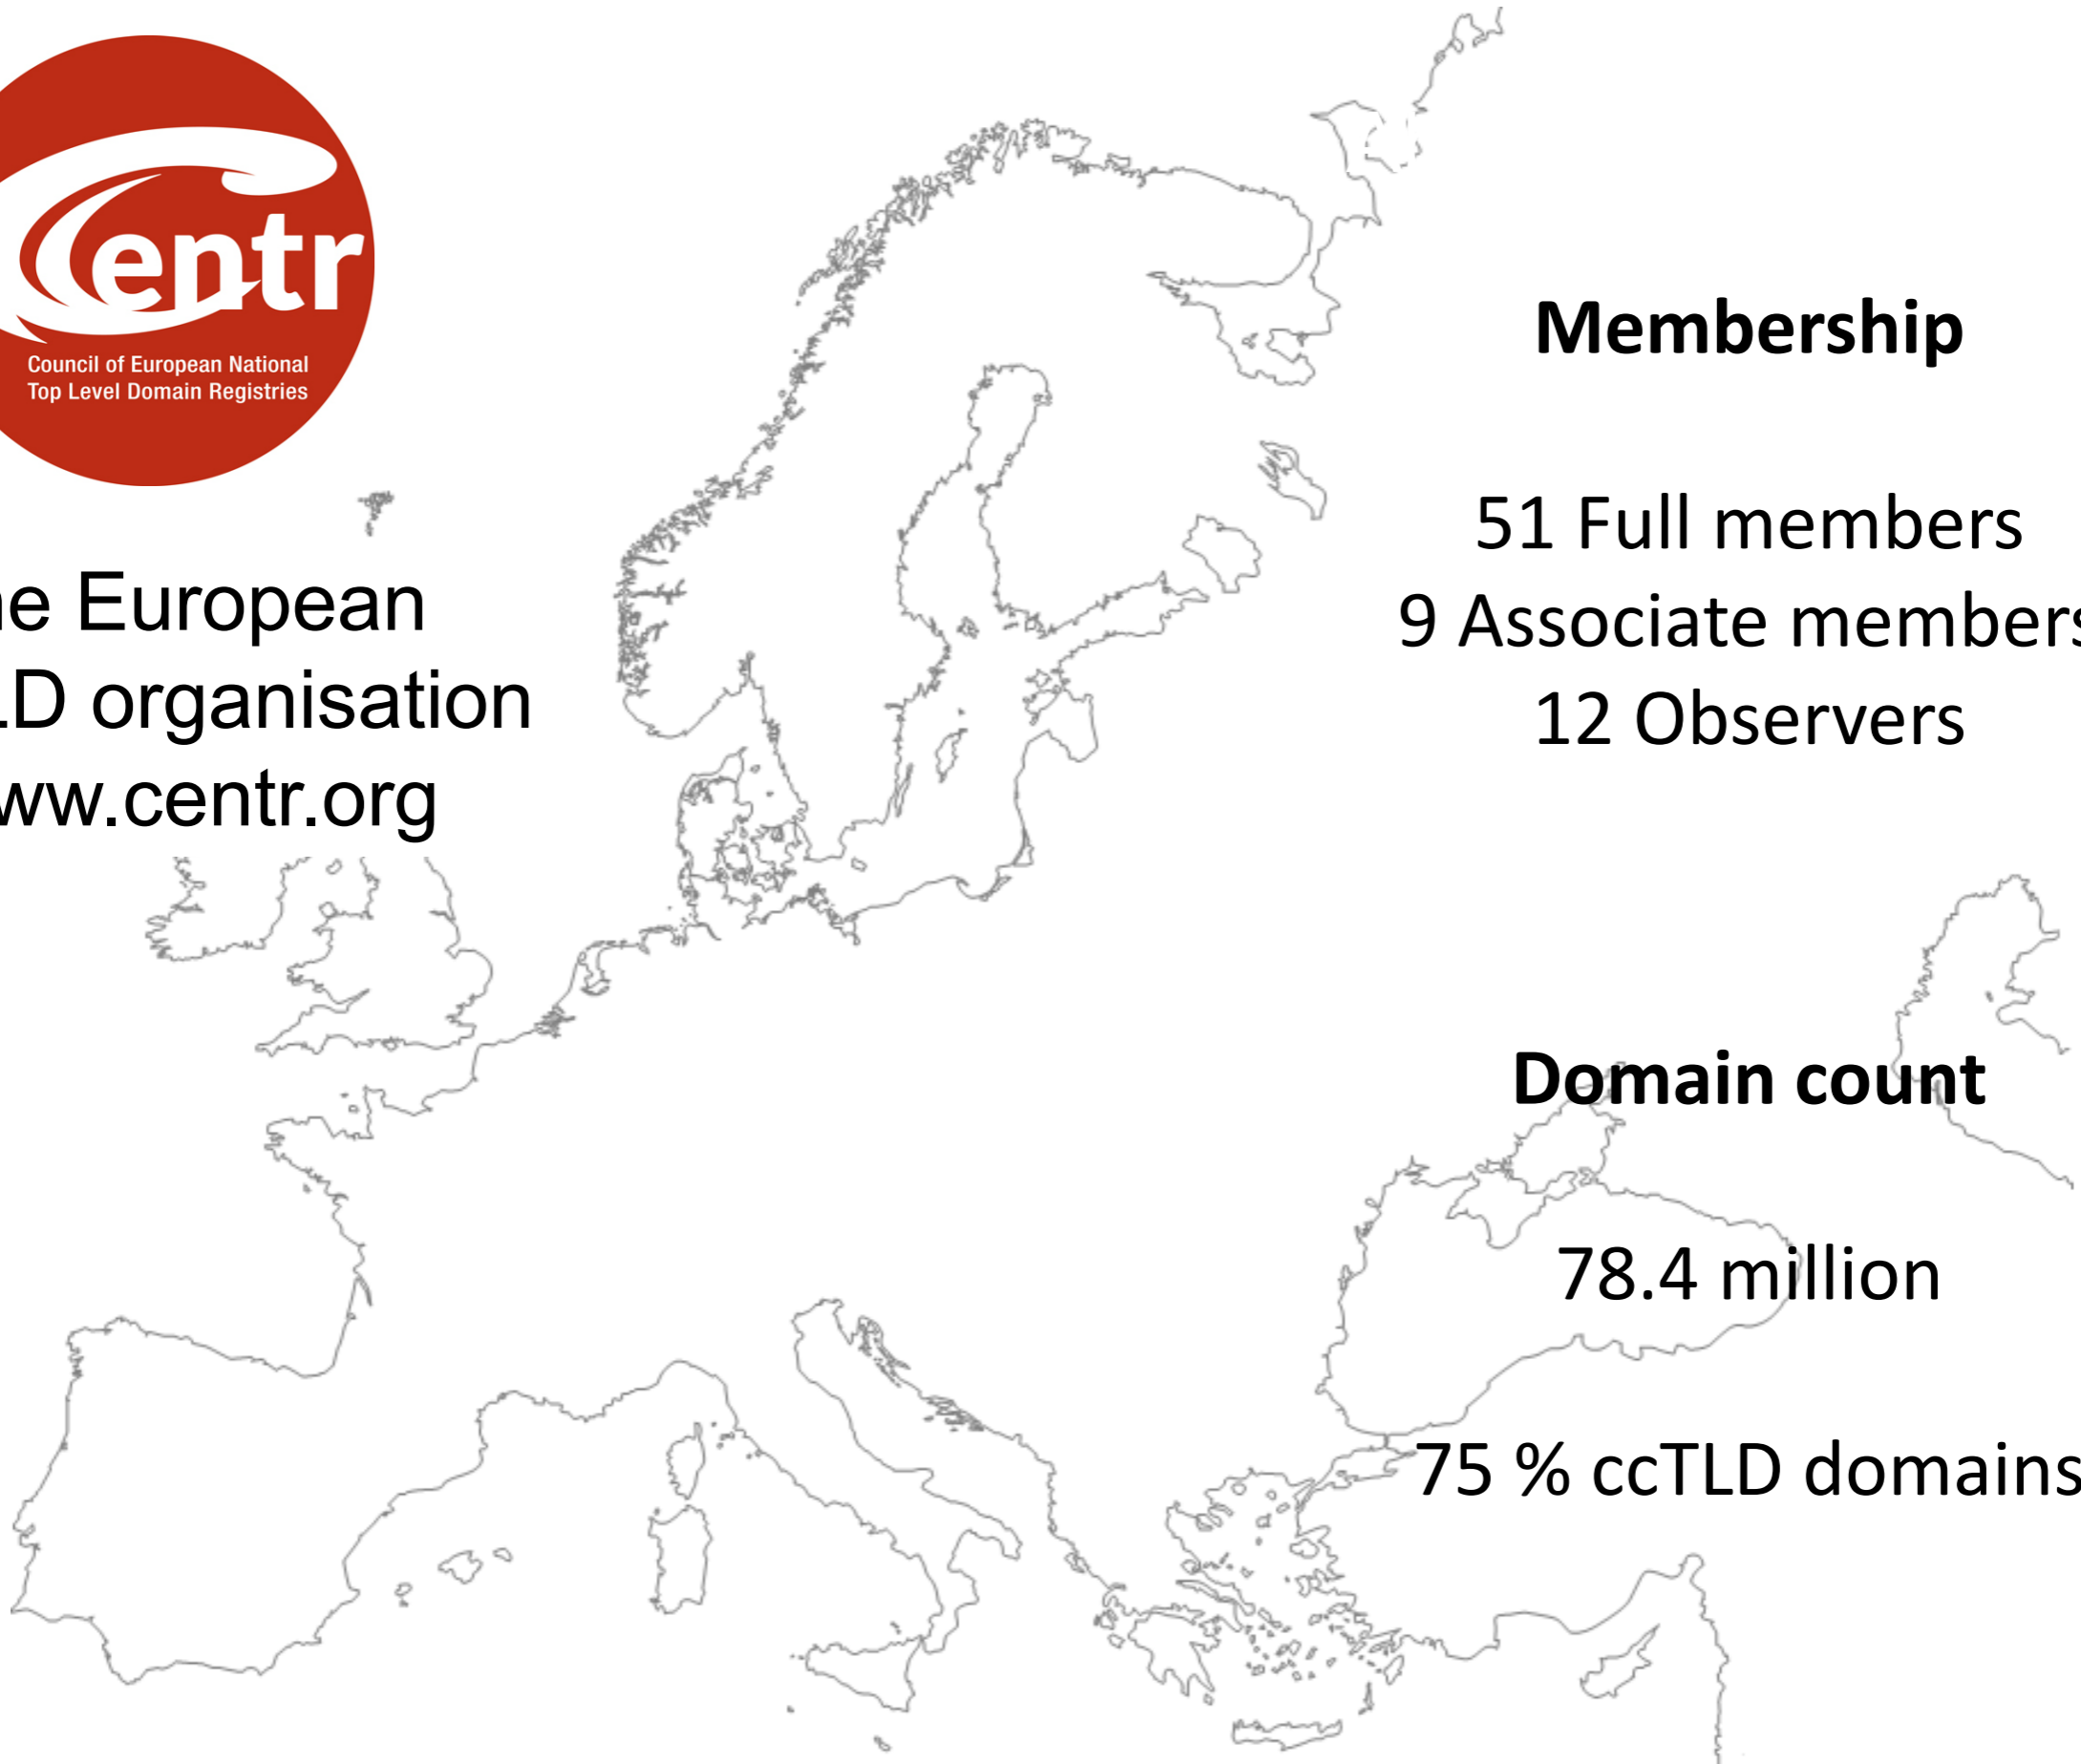

wim@centr.org

the European
ccTLD organisation
www.centr.org

Membership

51 Full members
9 Associate members
12 Observers

Domain count

78.4 million

75 % ccTLD domains

A network diagram showing connections between various domain names. The domains visible include .cy, .pm, .ad, .tf, .re, .sh, and .no. The connections are represented by thin lines forming a web-like structure.